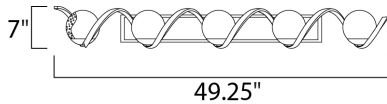

**PRODUCT DESCRIPTION**

Rectangular metal channel, finished in Black, is meticulously formed in a curl design to create a unique and dramatic design. Clear Seedy glass balls supported by cups of Polished Nickel are strategically positioned to balance out the design.

**MEASUREMENTS**

DIMENSION : 49.25" W x 7" H x 8" Ext  
 BACK PLATE : 28.5" W x 4" H x 2" HCO  
 HANGING WEIGHT : 13.27 lb

**LAMPING**

INPUT VOLTAGE : 120V  
 BULB : 5 x 40W Incandescent E12 Candelabra , 200W Total  
 BULB INCLUDED : (Not Included)  
 DIMMABLE : Yes